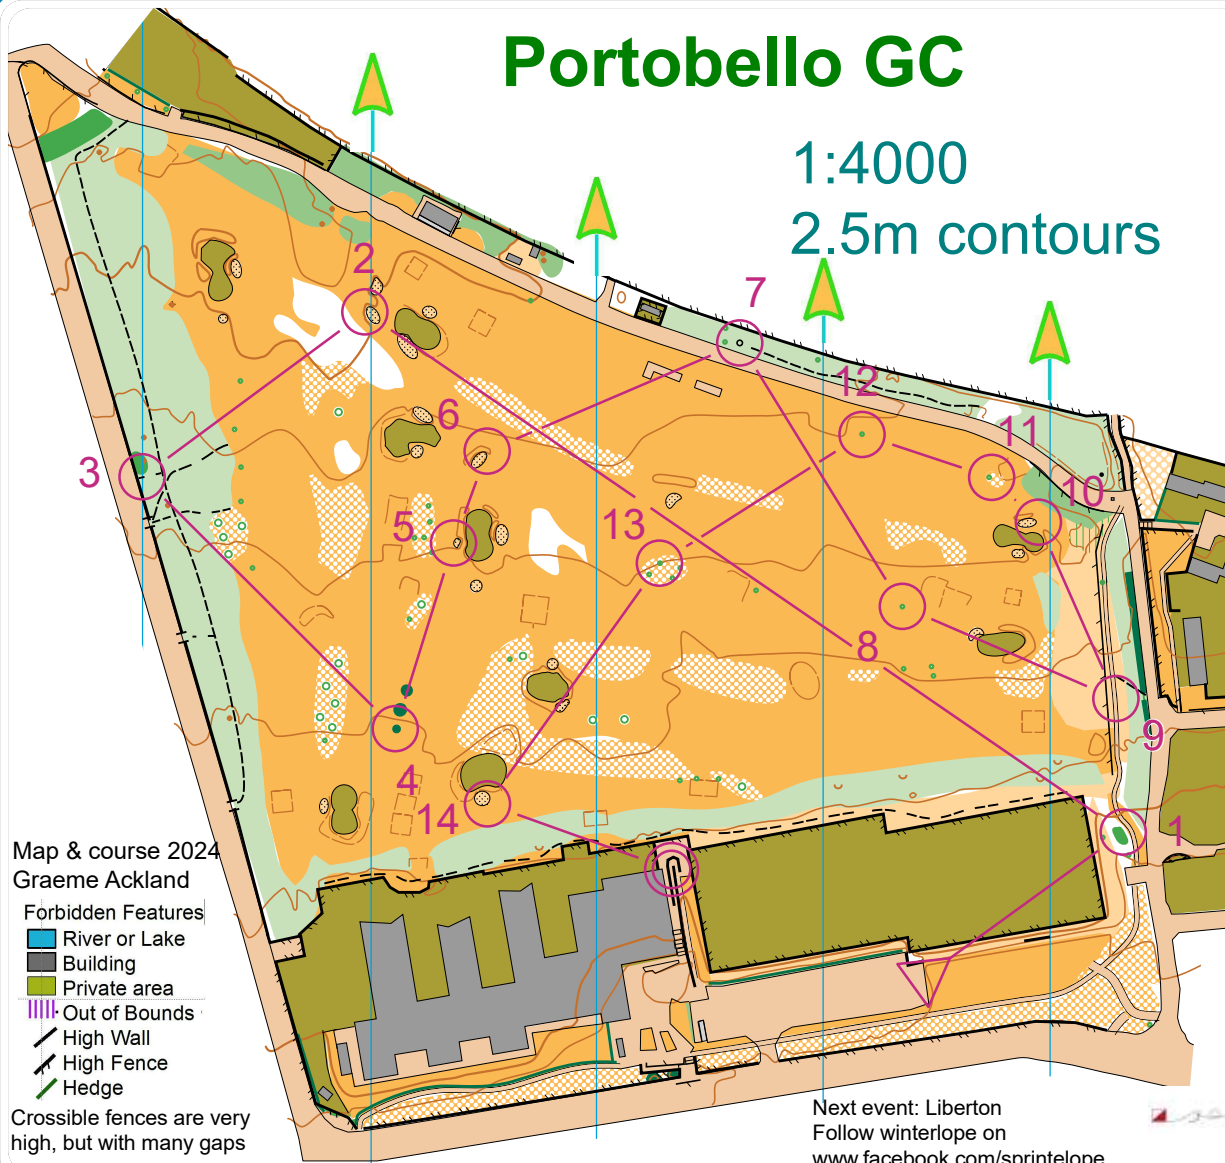

Portobello GC

1:4000

2.5m contours

PortobelloWinterlope				
Short		2.1 km		
▷		◇		○
1	53	⊗		○
2	31	⊖	⊘	○
3	37	/		┌
4	52	↓	⊗	
5	36	⊖	⊘	○
6	48	⊖	⊘	○
7	35	○		
8	40	⤴		
9	44	/		┌
10	42	⊖	⊘	○
11	33	⤴		
12	41	⤴		
13	47	↑	⤴	
14	39	⊖	⊘	○
		○	<	>

www.condes.net 10.5.6 Masterplan Adventure

Next event: Liberton
Follow winterlope on
www.facebook.com/sprintelope