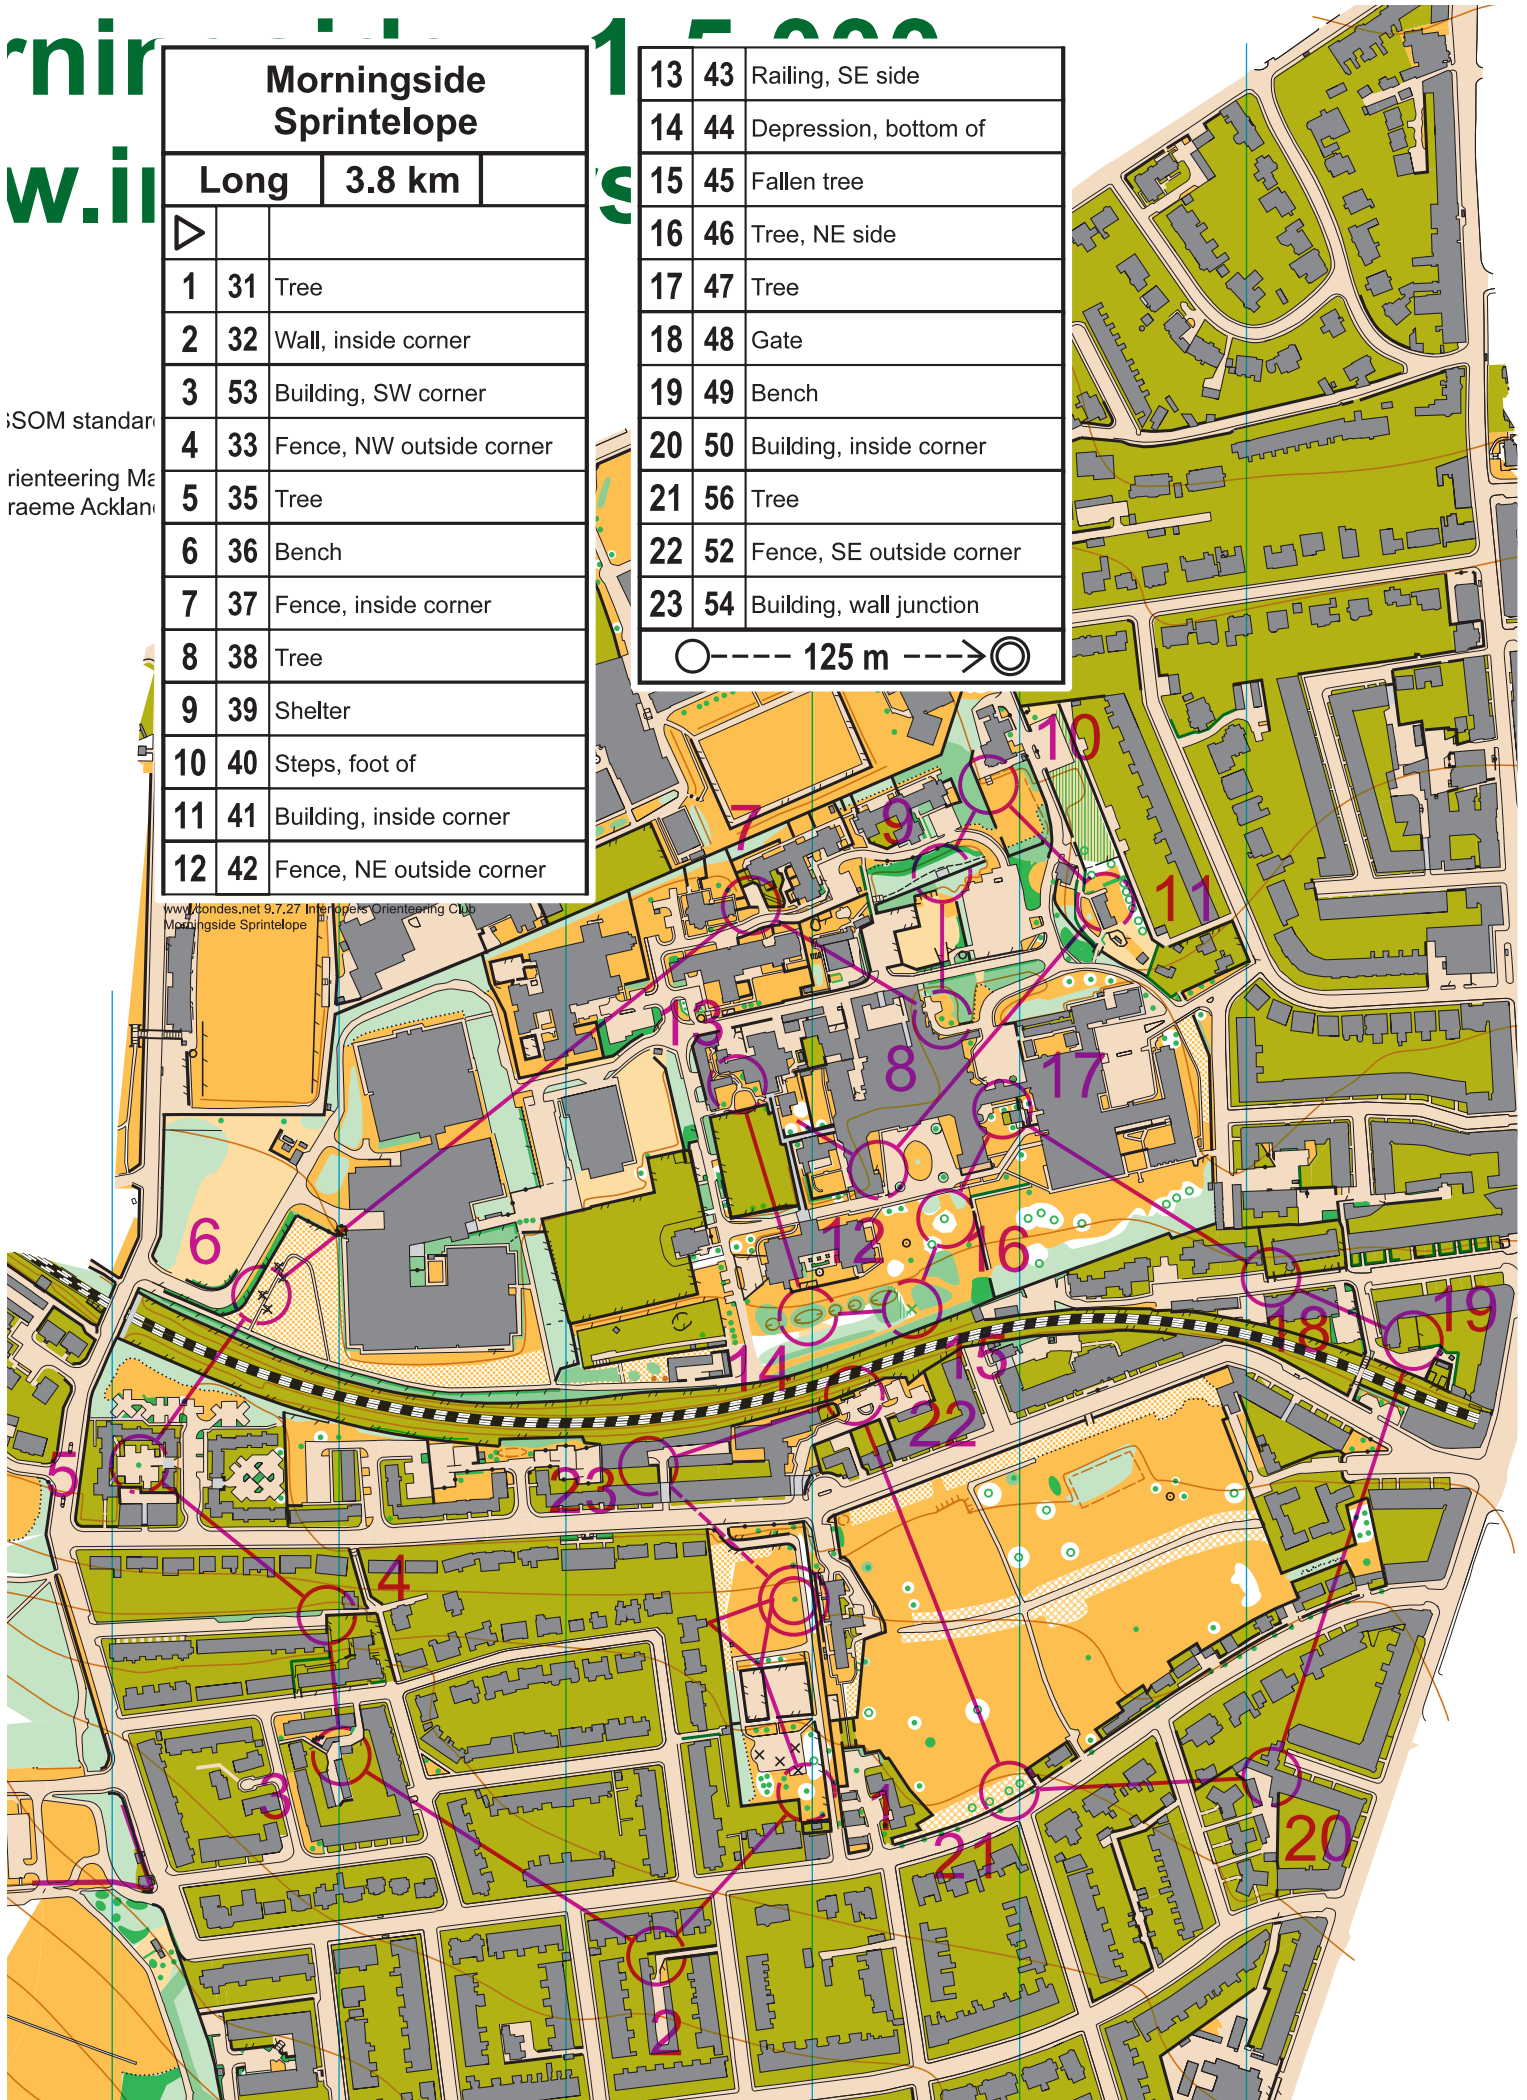

Morningside Sprintelope

Long 3.8 km

▷		
1	31	Tree
2	32	Wall, inside corner
3	53	Building, SW corner
4	33	Fence, NW outside corner
5	35	Tree
6	36	Bench
7	37	Fence, inside corner
8	38	Tree
9	39	Shelter
10	40	Steps, foot of
11	41	Building, inside corner
12	42	Fence, NE outside corner

13	43	Railing, SE side
14	44	Depression, bottom of
15	45	Fallen tree
16	46	Tree, NE side
17	47	Tree
18	48	Gate
19	49	Bench
20	50	Building, inside corner
21	56	Tree
22	52	Fence, SE outside corner
23	54	Building, wall junction

○ --- 125 m ---> ⊙

www.tbones.net 9.7.27 Interlopers Orienteering Club
Morningside Sprintelope

Morningside Sprintelope

Short | **2.9 km**

▷		
1	31	Tree
2	53	Building, SW corner
3	33	Fence, NW outside corner
4	36	Bench
5	37	Fence, inside corner
6	39	Shelter
7	41	Building, inside corner
8	42	Fence, NE outside corner

9	43	Railing, SE side
10	44	Depression, bottom of
11	45	Fallen tree
12	46	Tree, NE side
13	47	Tree
14	49	Bench
15	52	Fence, SE outside corner

○ --- 150 m ---> ⊙